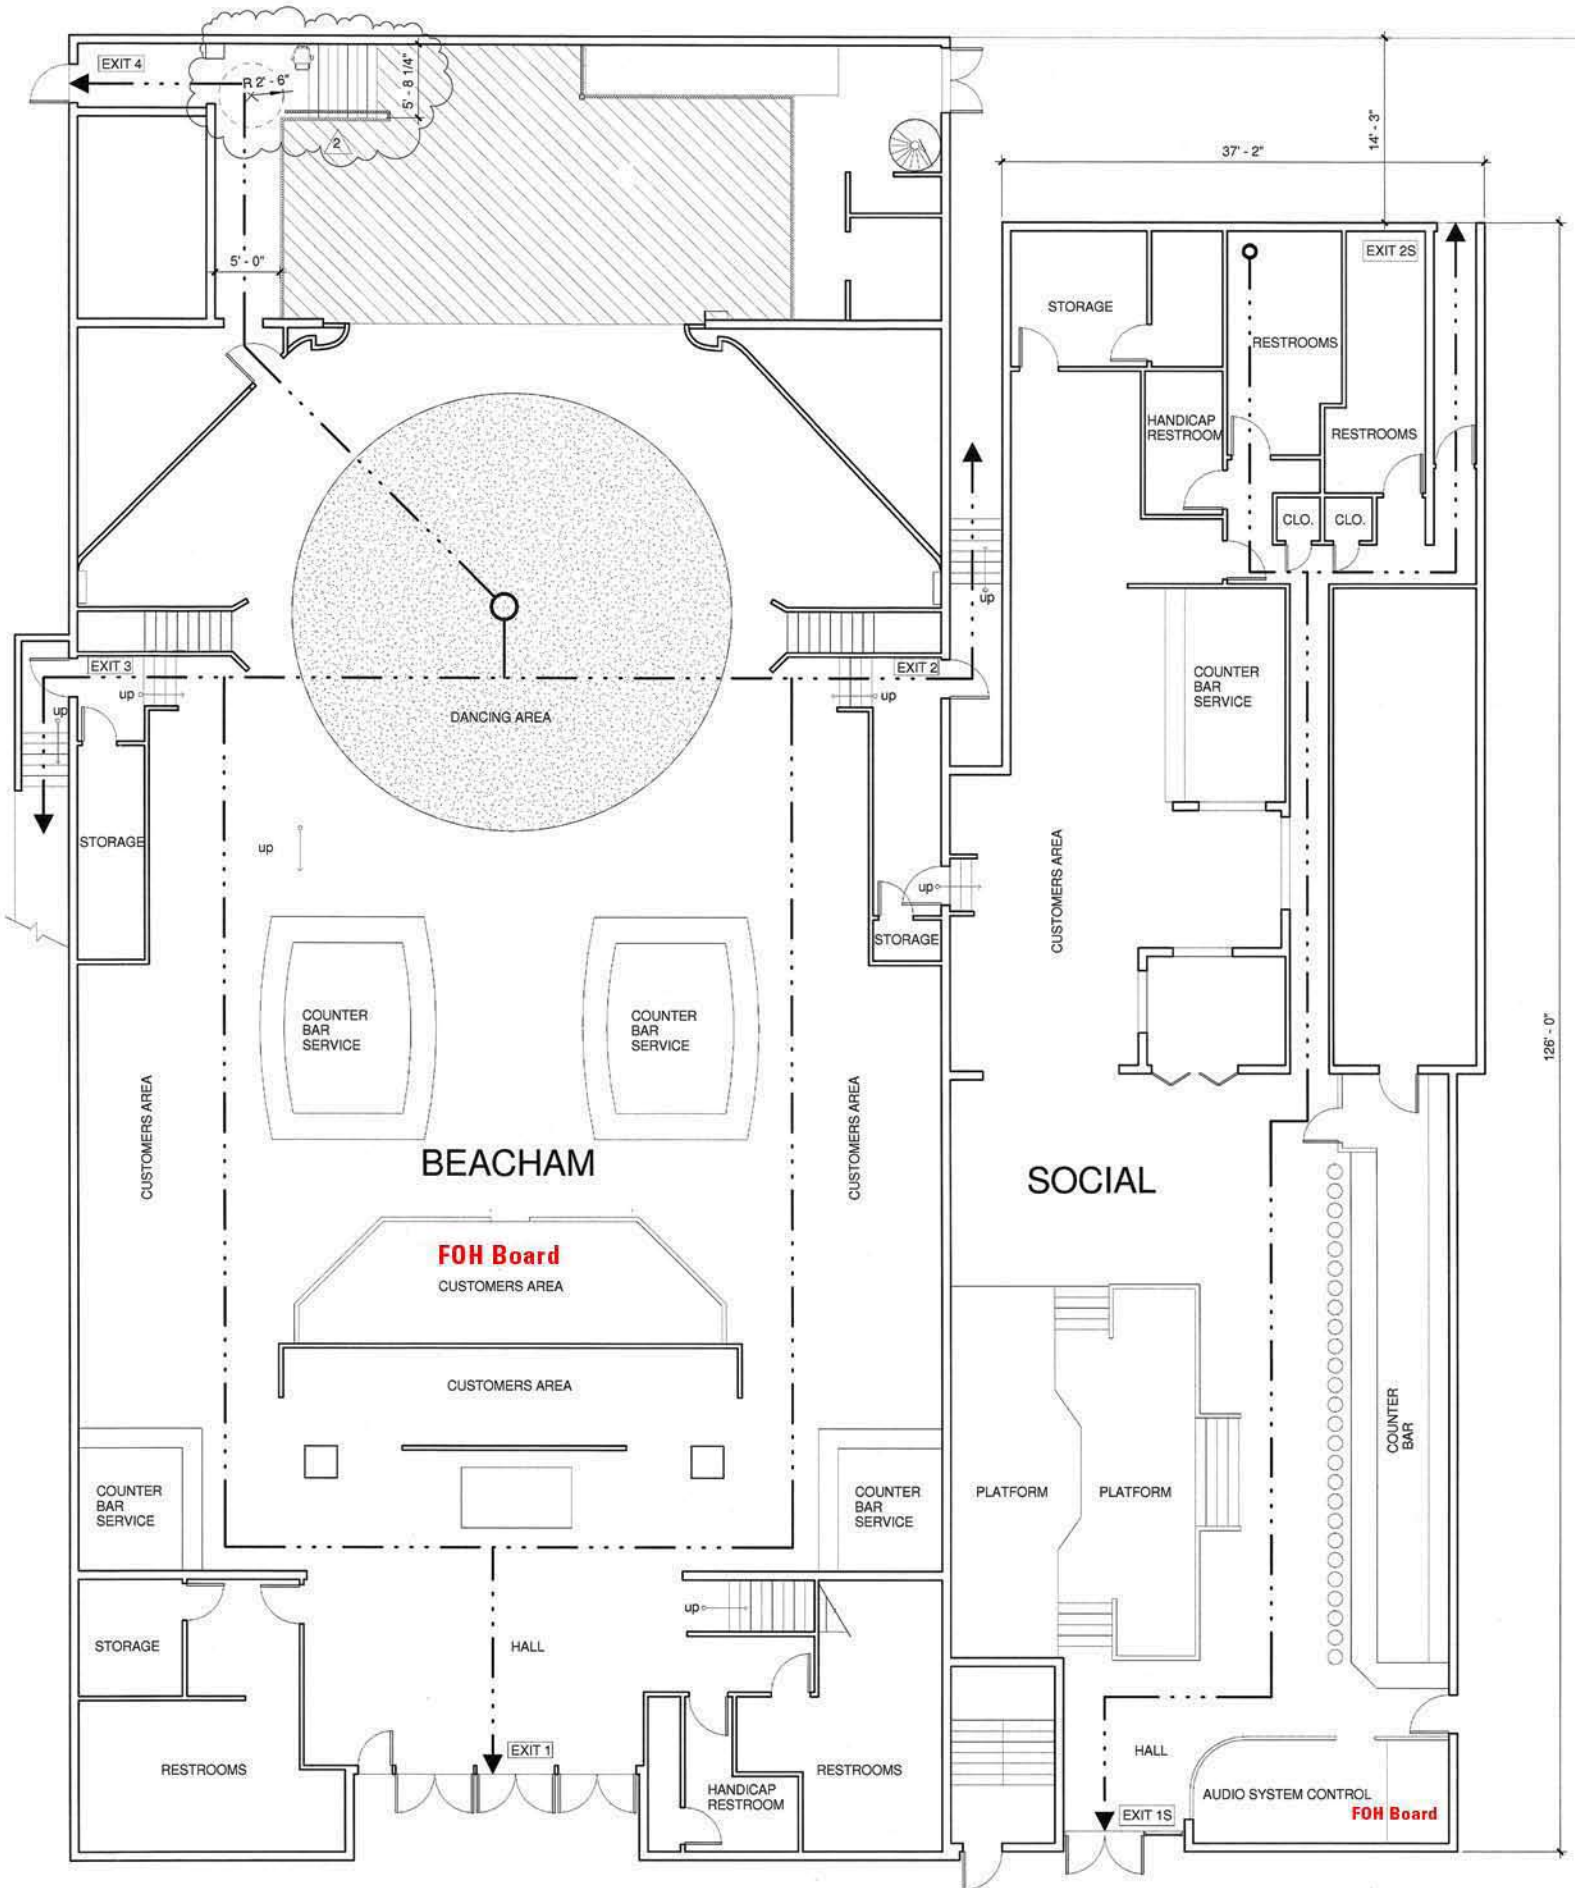

The **Beacham**

Stage Size 25 X 38

House System

EAW KF 740 Line Array Loudspeaker 14
EAW FB174 Fly Bar 2
EAW SB1002 Subwoofer 8
EAW JF80Z Loudspeaker- Stage Lip Fil 4
EAW MK5394 Loudspeaker - Mezz 4
EAW UX8800 Processor 2
Powersoft K3 Main HF Amplifier 2
Powersoft K6 Main MF Amplifier 2
Powersoft K8 Main LF Amplifier 4
Powersoft K10DSP Subwoofer Amplifier 2
Powersoft M30D Mezzanine Amplifier 1
Powersoft M14D Stage Lip Amplifier

The **Beacham**

46 N Orange Ave. Downtown Orlando
407.246.1419 THESOCIAL.ORG

The Beacham

46 N Orange Ave. Downtown Orlando
 407.246.1419 THE SOCIAL.ORG

The Beacham

lighting schematic

The *Beacham*