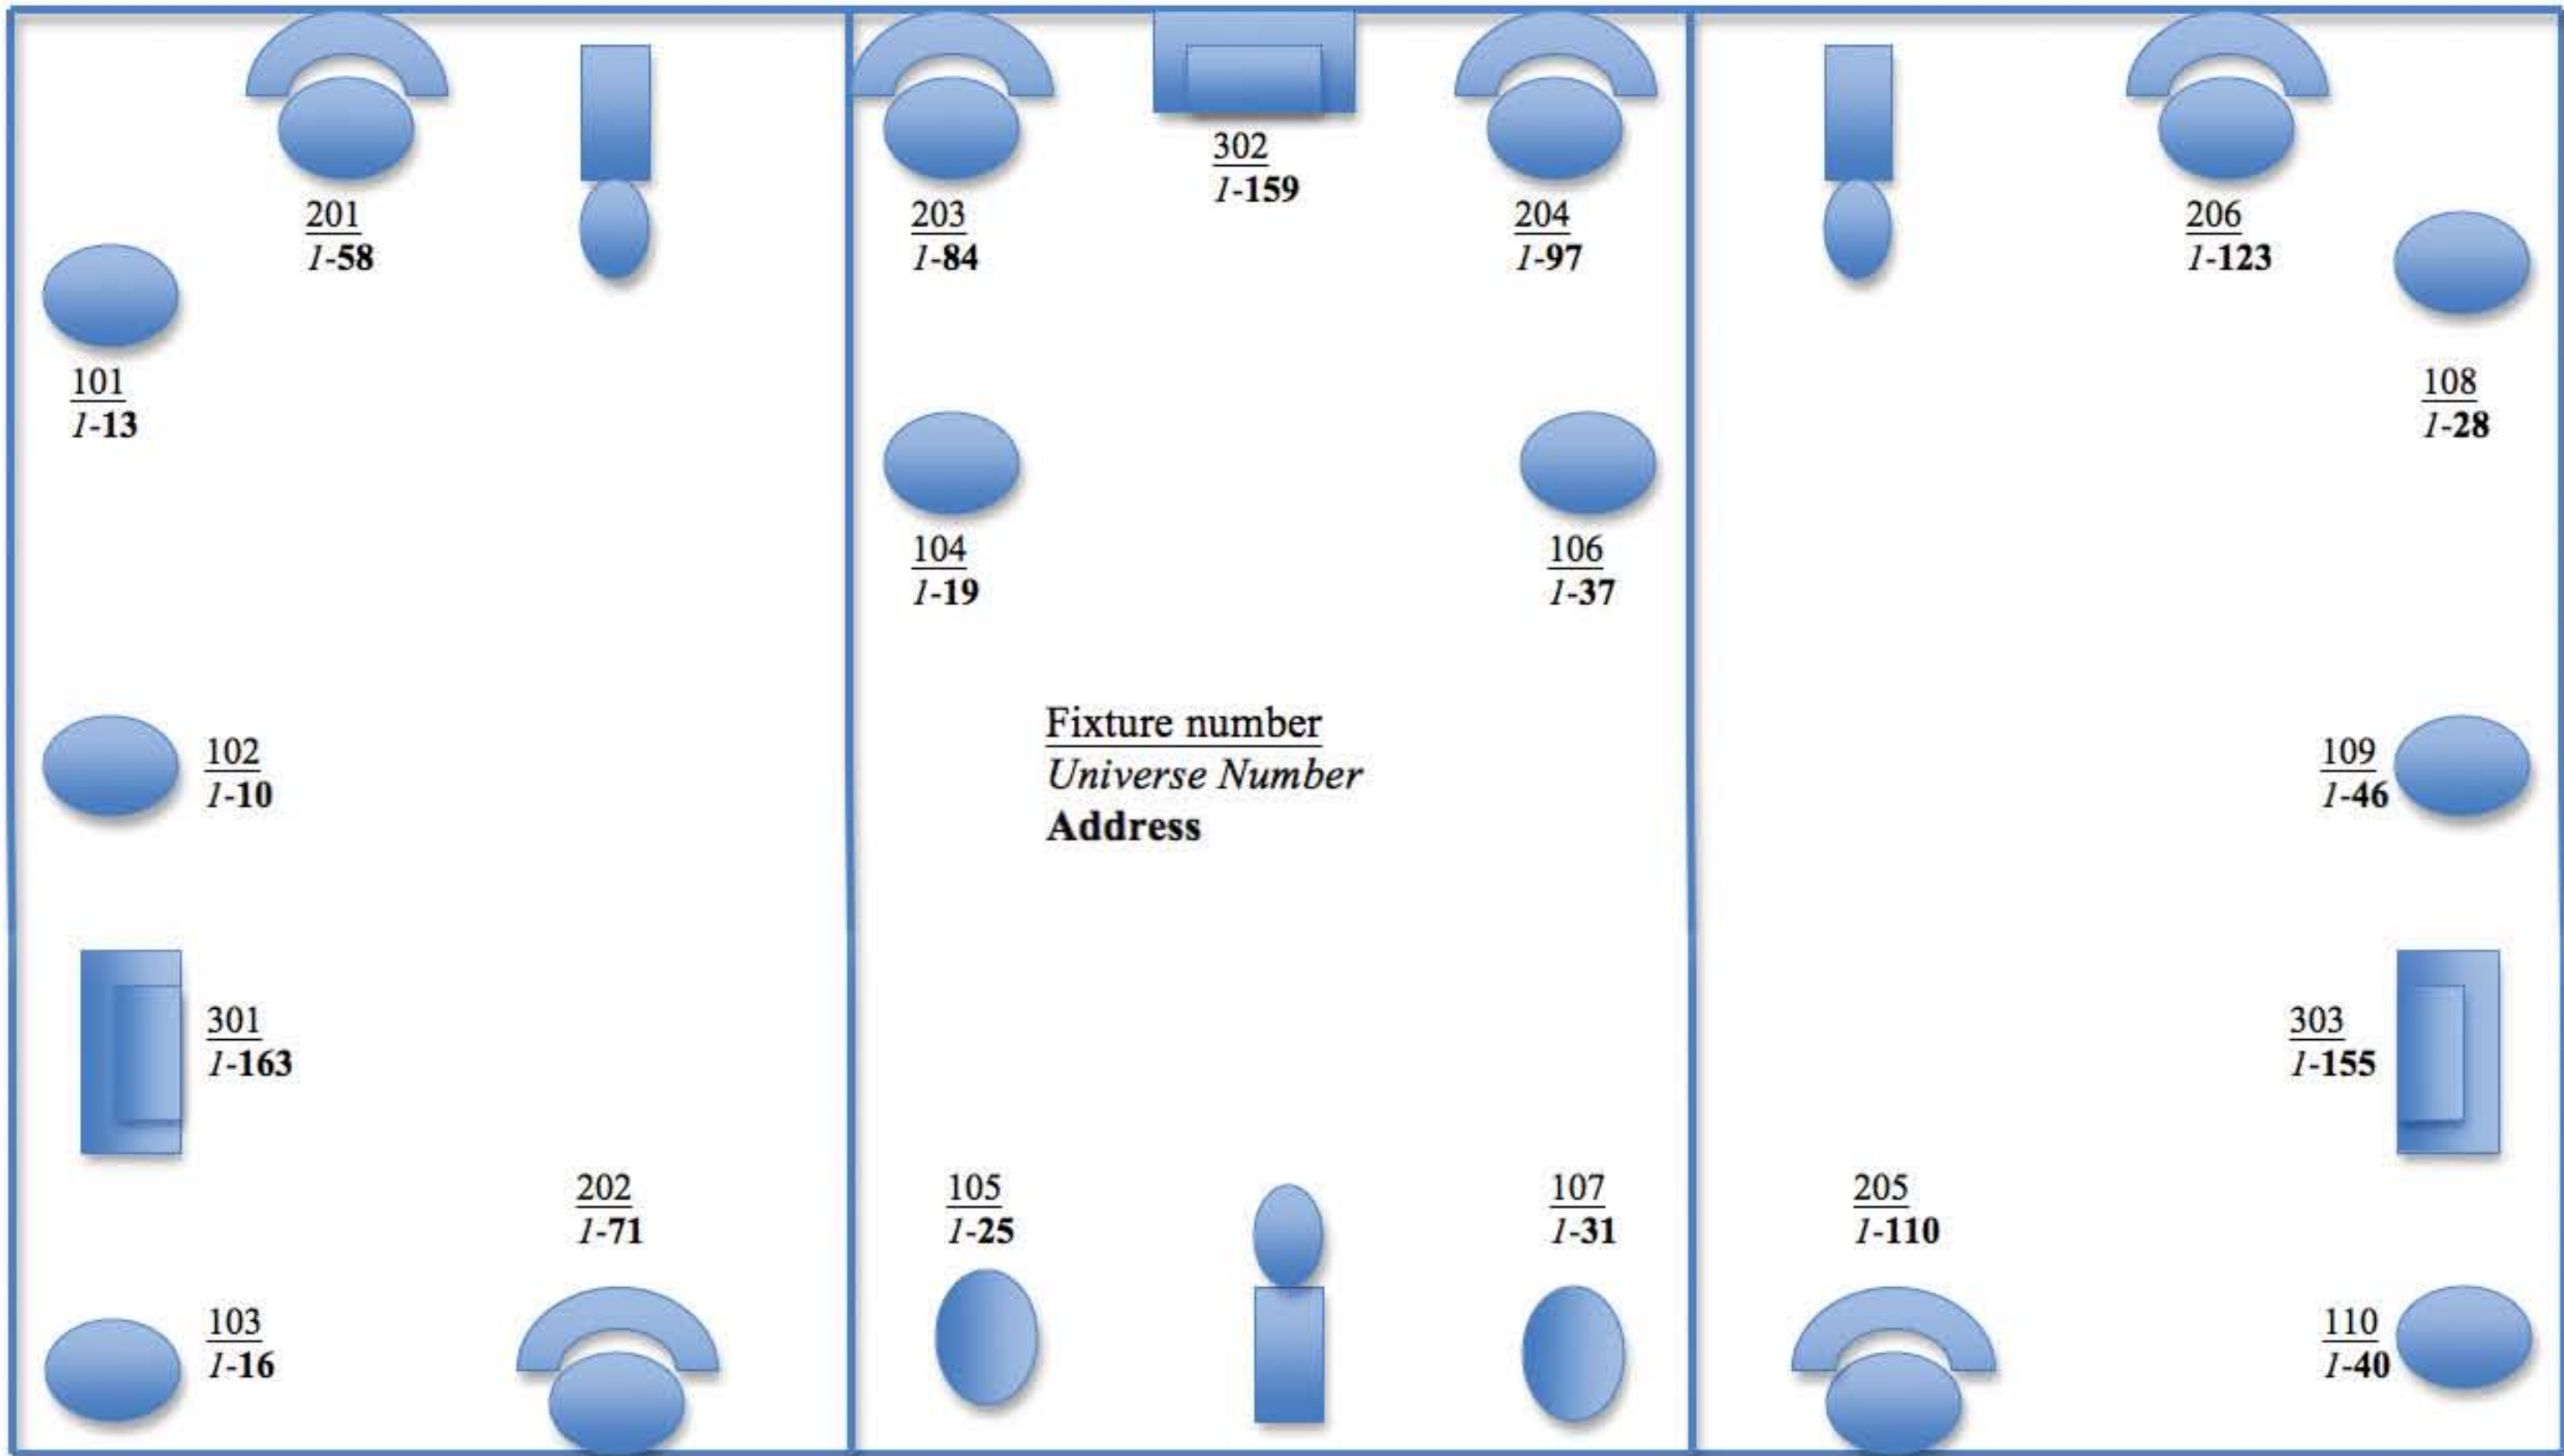

The **Beacham**

46 N Orange Ave. Downtown Orlando
407.246.1419 THESOCIAL.ORG

The Beacham

46 N Orange Ave. Downtown Orlando
 407.246.1419 THE SOCIAL.ORG

The Beacham

lighting schematic

The *Beacham*